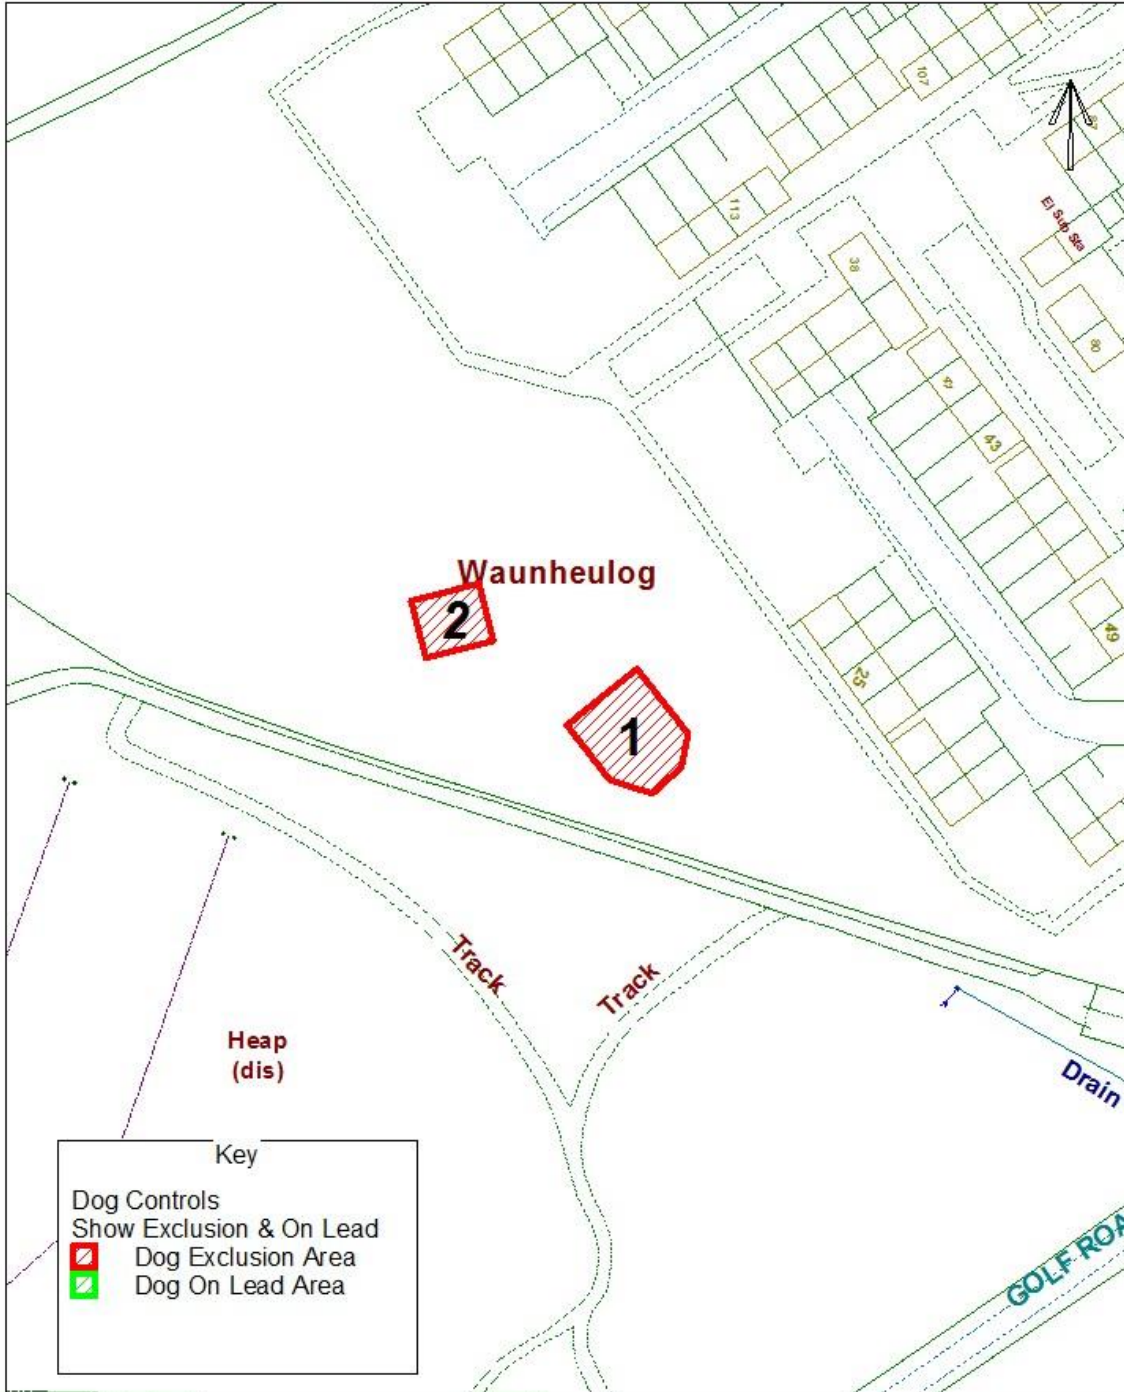

Blaenau Gwent County Borough Council

Dog Controls - Public Space Protection Order

Order Ref. No: PSPO-DC-052 & PSPO-DC-053

Site Name: Playgrounds at Waunheulog, Nantyglo

Easting: 318404 Northing: 210951

Atgynhwyf i Fapan'r Ordnance Survey osodolir Rhwystr Llyso Eri (Mentol) i'r Hwlfrant y Gwmwl. Yn eiddo atgynhwyf heb awdurdod yr Iorri Hwlfrant y Gwmwl a gall arwain at enghyd neu oeroster sŵn. BGDCB - LA06002L.