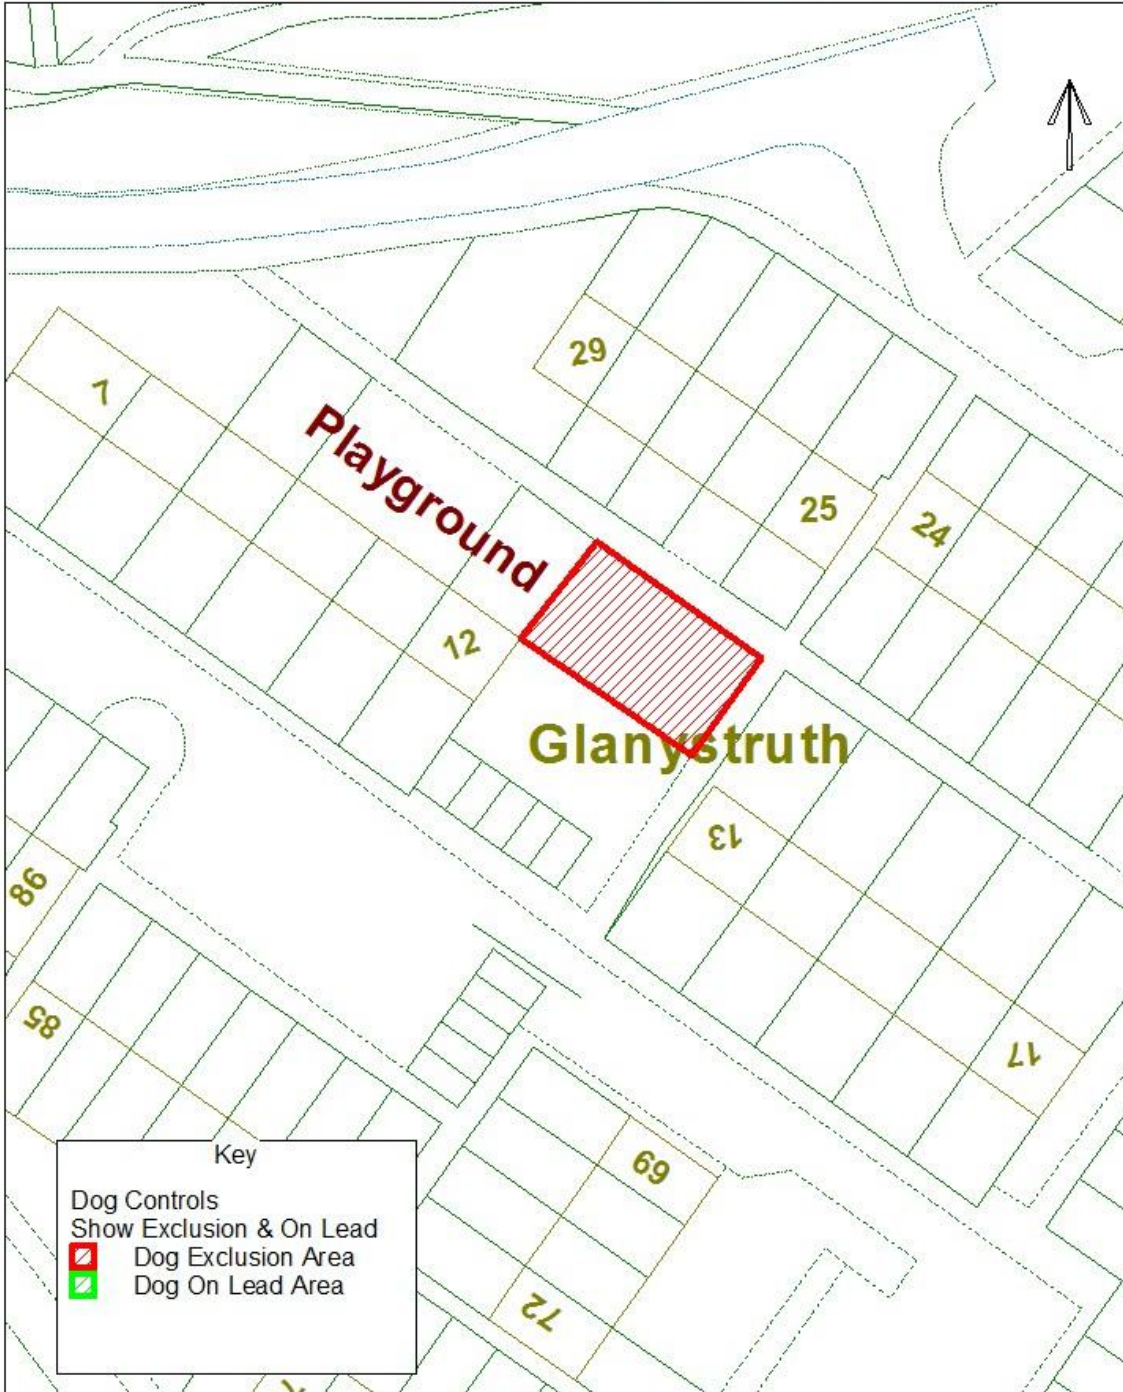

Blaenau Gwent County Borough Council

Dog Controls - Public Space Protection Order

Order Ref. No: PSPO-DC-041

Site Name: Playground at Glanvstruth, Blaina

Easting: 320563 Northing: 208457

Reproduced from the Ordnance Survey Mapping with the permission of Her Majesty's Stationary Office (C) Crown Copyright. Unauthorised reproduction infringes Crown Copyright and may lead to prosecution or civil proceedings. BGCCB - LA69002L.

Atgynwyd o Fapanil Ordnance Survey osodolion Rhwng Llyda a Mawrth (c) Hysgraff y Gorn. Yn eiddo atgofnodiad yr eidd Hysgraff y Gorn a gall arwain at enghid neu osodiad sifil. BGCCB - LA69002L.