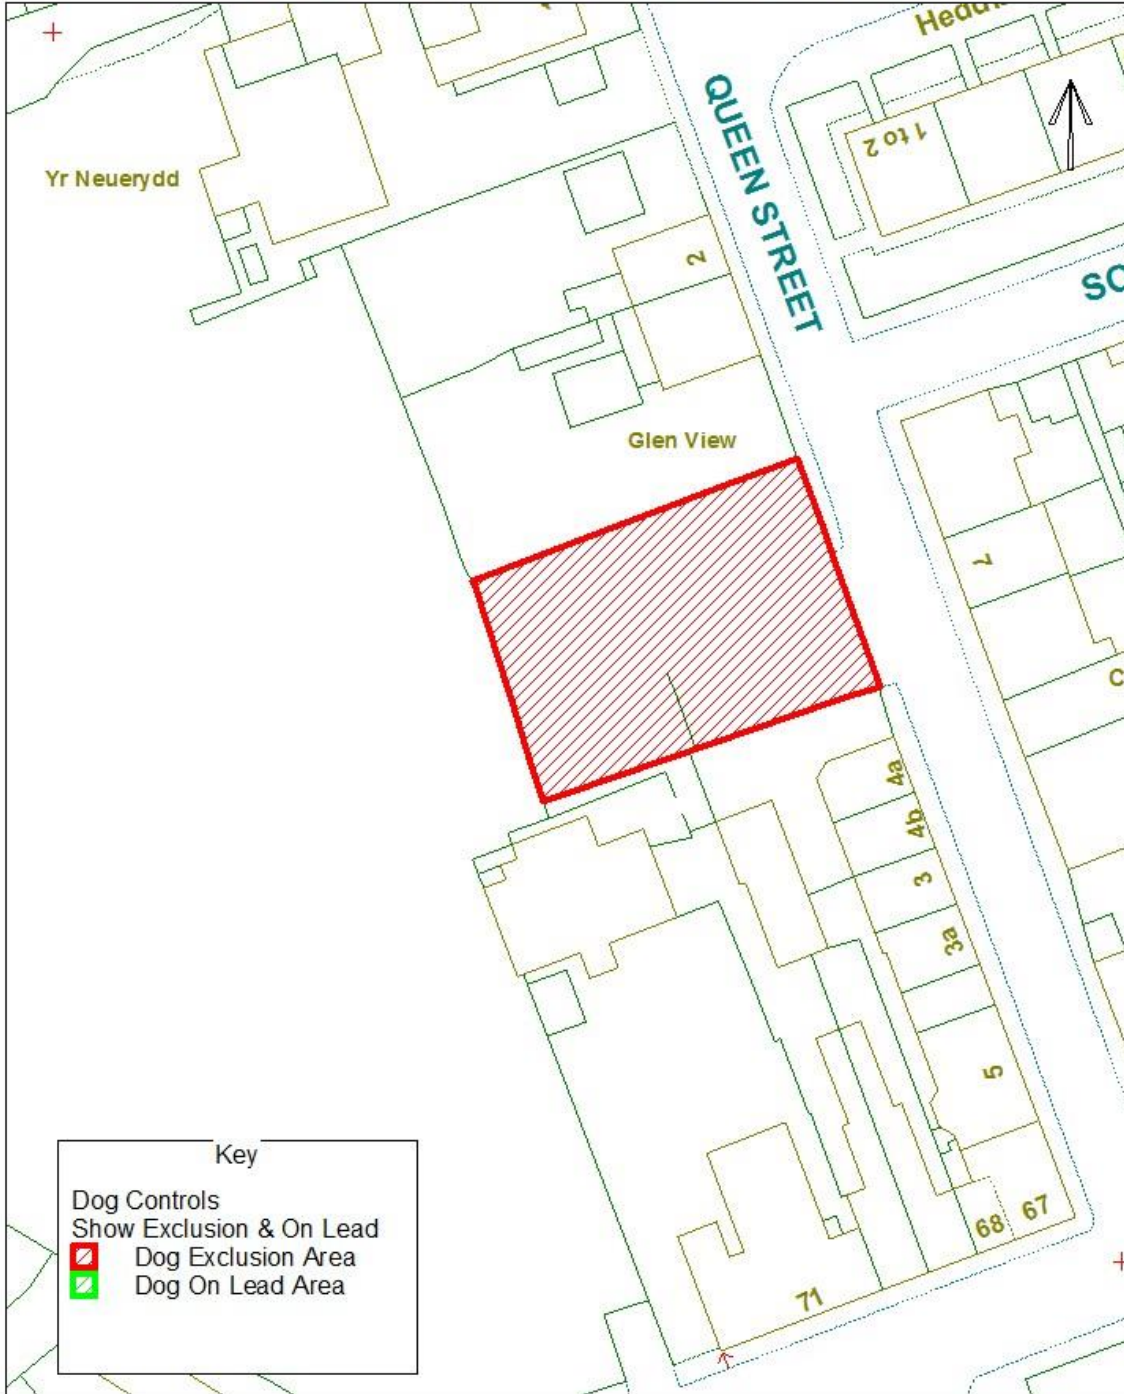

Blaenau Gwent County Borough Council

Dog Controls - Public Space Protection Order

Order Ref. No: PSPO-DC-057

Site Name: Playground off Queen Street, Brynmawr

Easting: 319010 Northing: 212000

Atgynhwyd o Fapan'r Ordnance Survey osodiad Rhodri Llyda Eri (Kwntyl) (c) Howffran y Gwm. Yn eiddo atgofirysu heb awdurdod yr eidd Howffran y Gwm a gall arwain at orywiad neu orywiad sifil. BGDCB - LA09002L.