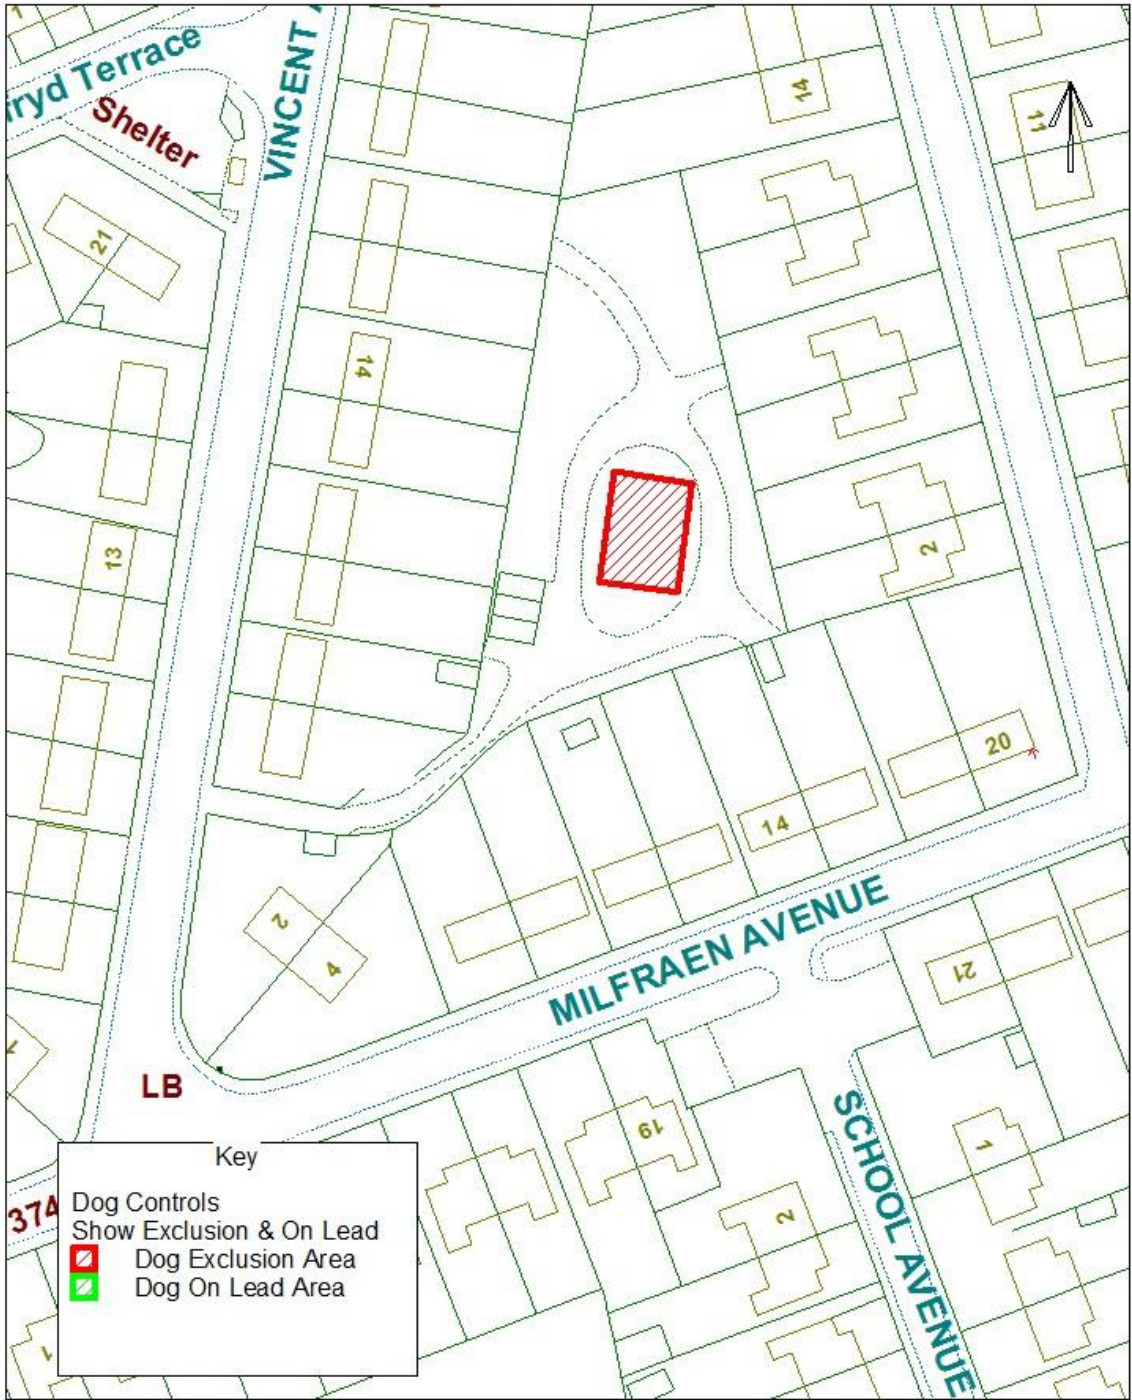

Blaenau Gwent County Borough Council

Dog Controls - Public Space Protection Order

Order Ref. No:	PSPO-DC-049
Site Name:	Playground at Vincent Avenue, Nantyglo
Easting:	319553
Northing:	210197