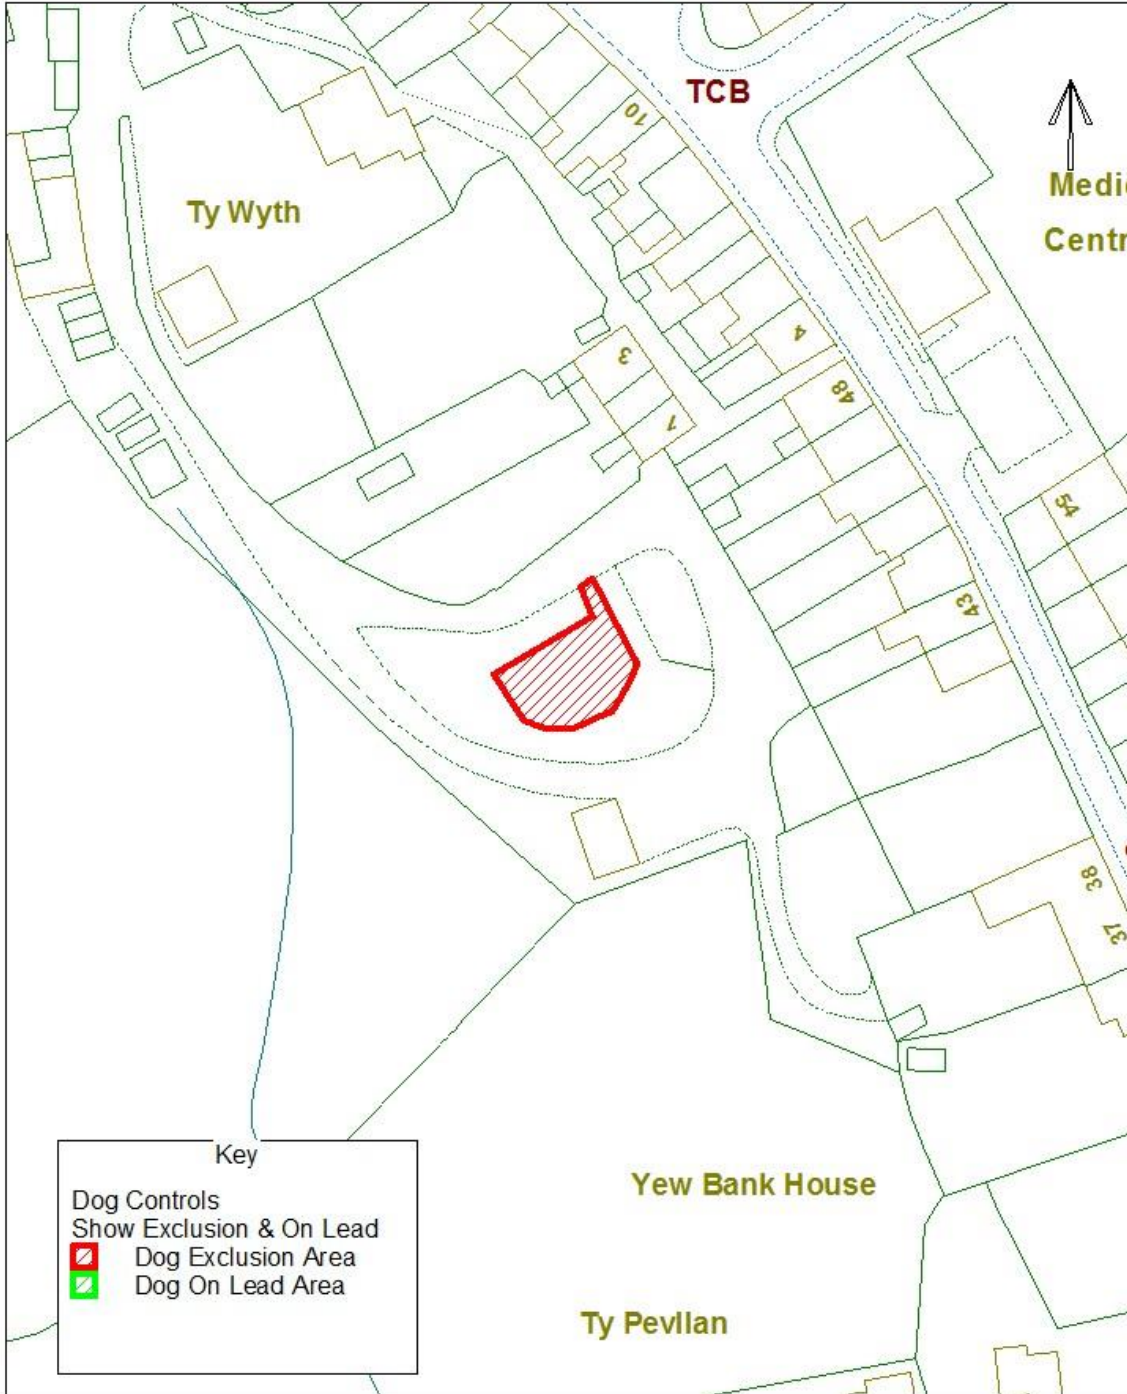

Blaenau Gwent County Borough Council

Dog Controls - Public Space Protection Order

Order Ref. No: PSPO-DC-048

Site Name: Playground at Garn Cross, Nantyglo

Easting: 319503 Northing: 209883

Reproduced from the Ordnance Survey Mapping with the permission of Her Majesty's Stationary Office (C) Crown Copyright. Unauthorised reproduction infringes Crown Copyright and may lead to prosecution or civil proceedings. BGCCB - LA09002L.

Adroddwyd o Fapan'r Ordnance Survey osodolir Rhwyd-Llyda Eiddoedd (y) Hwffraff y Garn. Ynno atgohyrbu heb awdurdod yr Iorri Hwffraff y Garn a gall arwain at orywiad neu oeroster sŵl. BGCCB - LA09002L.